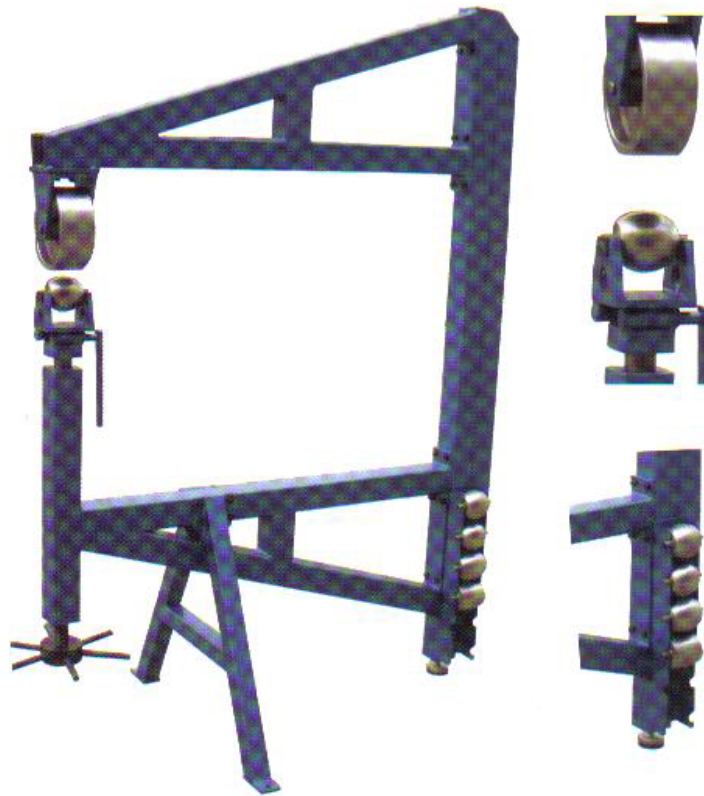

# ENGLISH WHEEL UWM 1.2 x 1000

Model	Capacity (mm)		Throat dept (mm)	Sheet hight (mm)	<a href="#">N.W./G.W.</a> (Kg)
	Steel	Alu			
UWM 1.2 x 1000	1.2	1.9	1040	2000	133/176